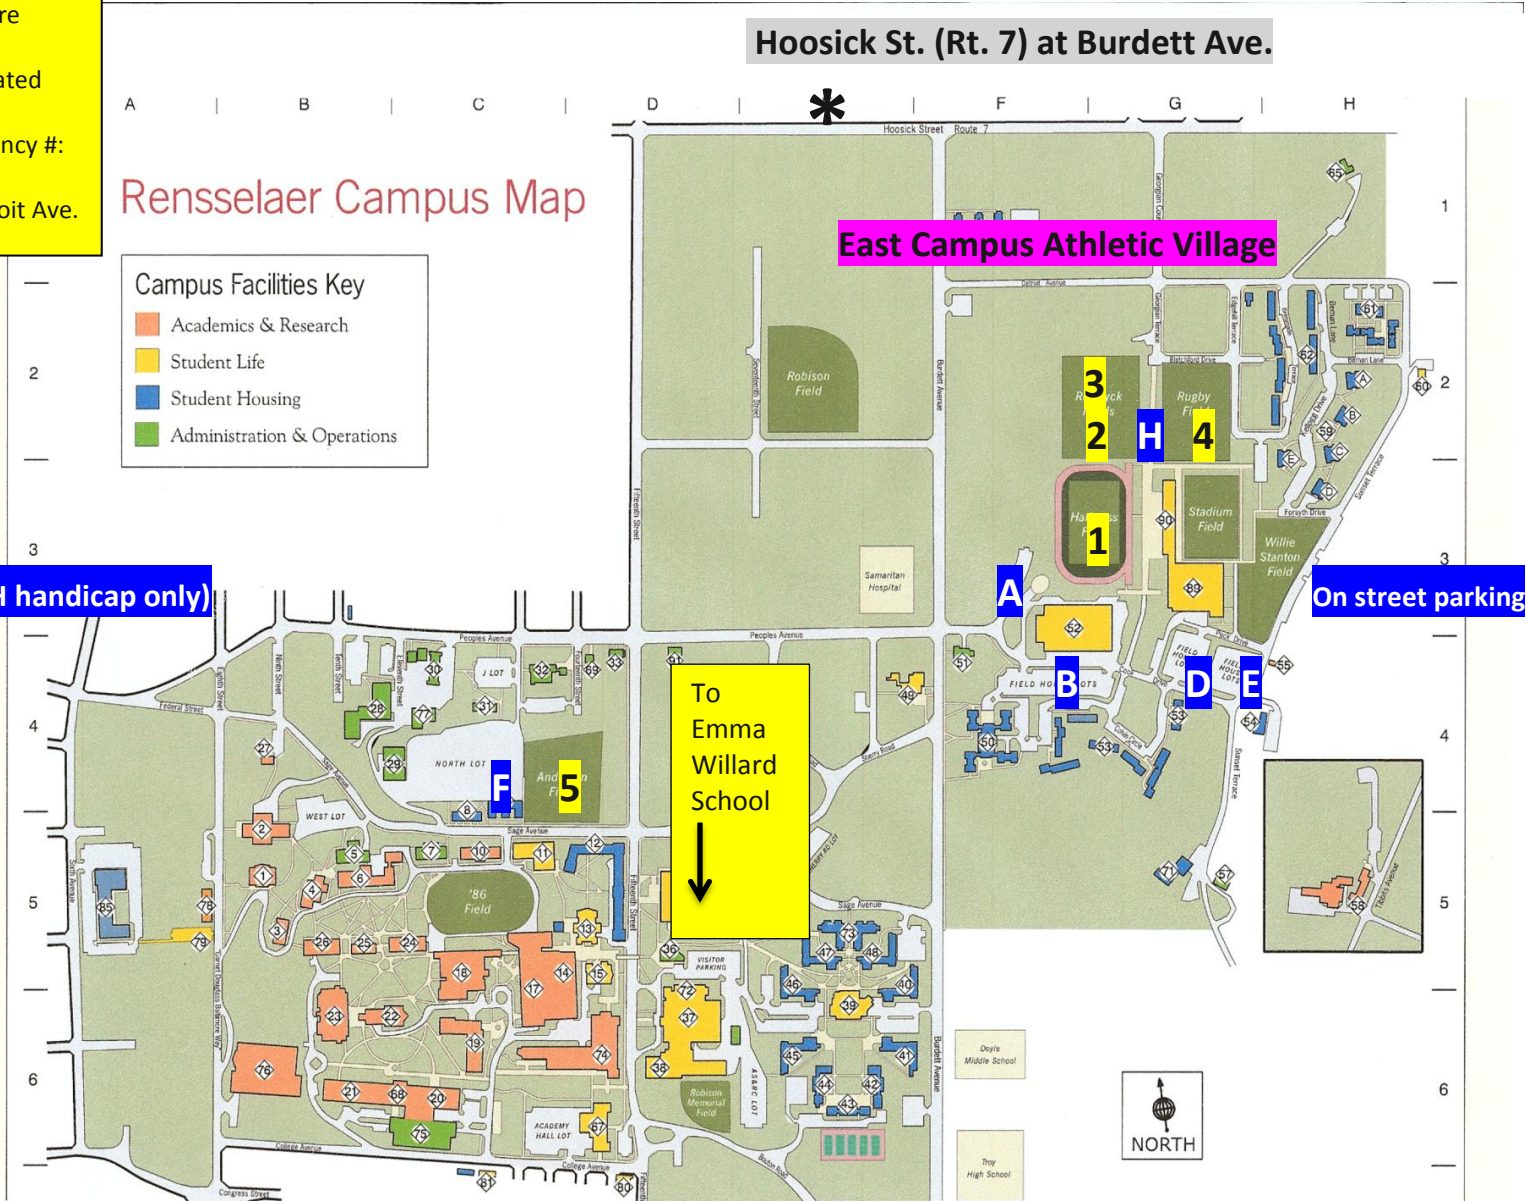

2011 Albany Power Shootout; July 16-17, 2011

Site Map, RPI, Troy, NY

PLEASE NOTE:

1. No alcoholic beverages or tobacco products are permitted on site
2. Park only in designated parking areas
3. On campus emergency #: (518) 276-6611
4. No parking on Detroit Ave.

Rensselaer Campus Map

Campus Facilities Key

- Academics & Research
- Student Life
- Student Housing
- Administration & Operations

***Fields**

***Parking Areas (H handicap only)**

Hoosick St. (Rt. 7) at Burdett Ave.

On street parking

To Emma Willard School
↓

2011 Albany Power Shootout; July 16-17, 2011

Site Map, Emma Willard School, Troy, NY

<http://www.emmawillard.org/about/visiting/directions.php>

PLEASE NOTE:

1. No alcoholic beverages or tobacco products are permitted on site
2. Park only in designated parking areas
3. Please clean up bench areas after games
4. No building access permitted