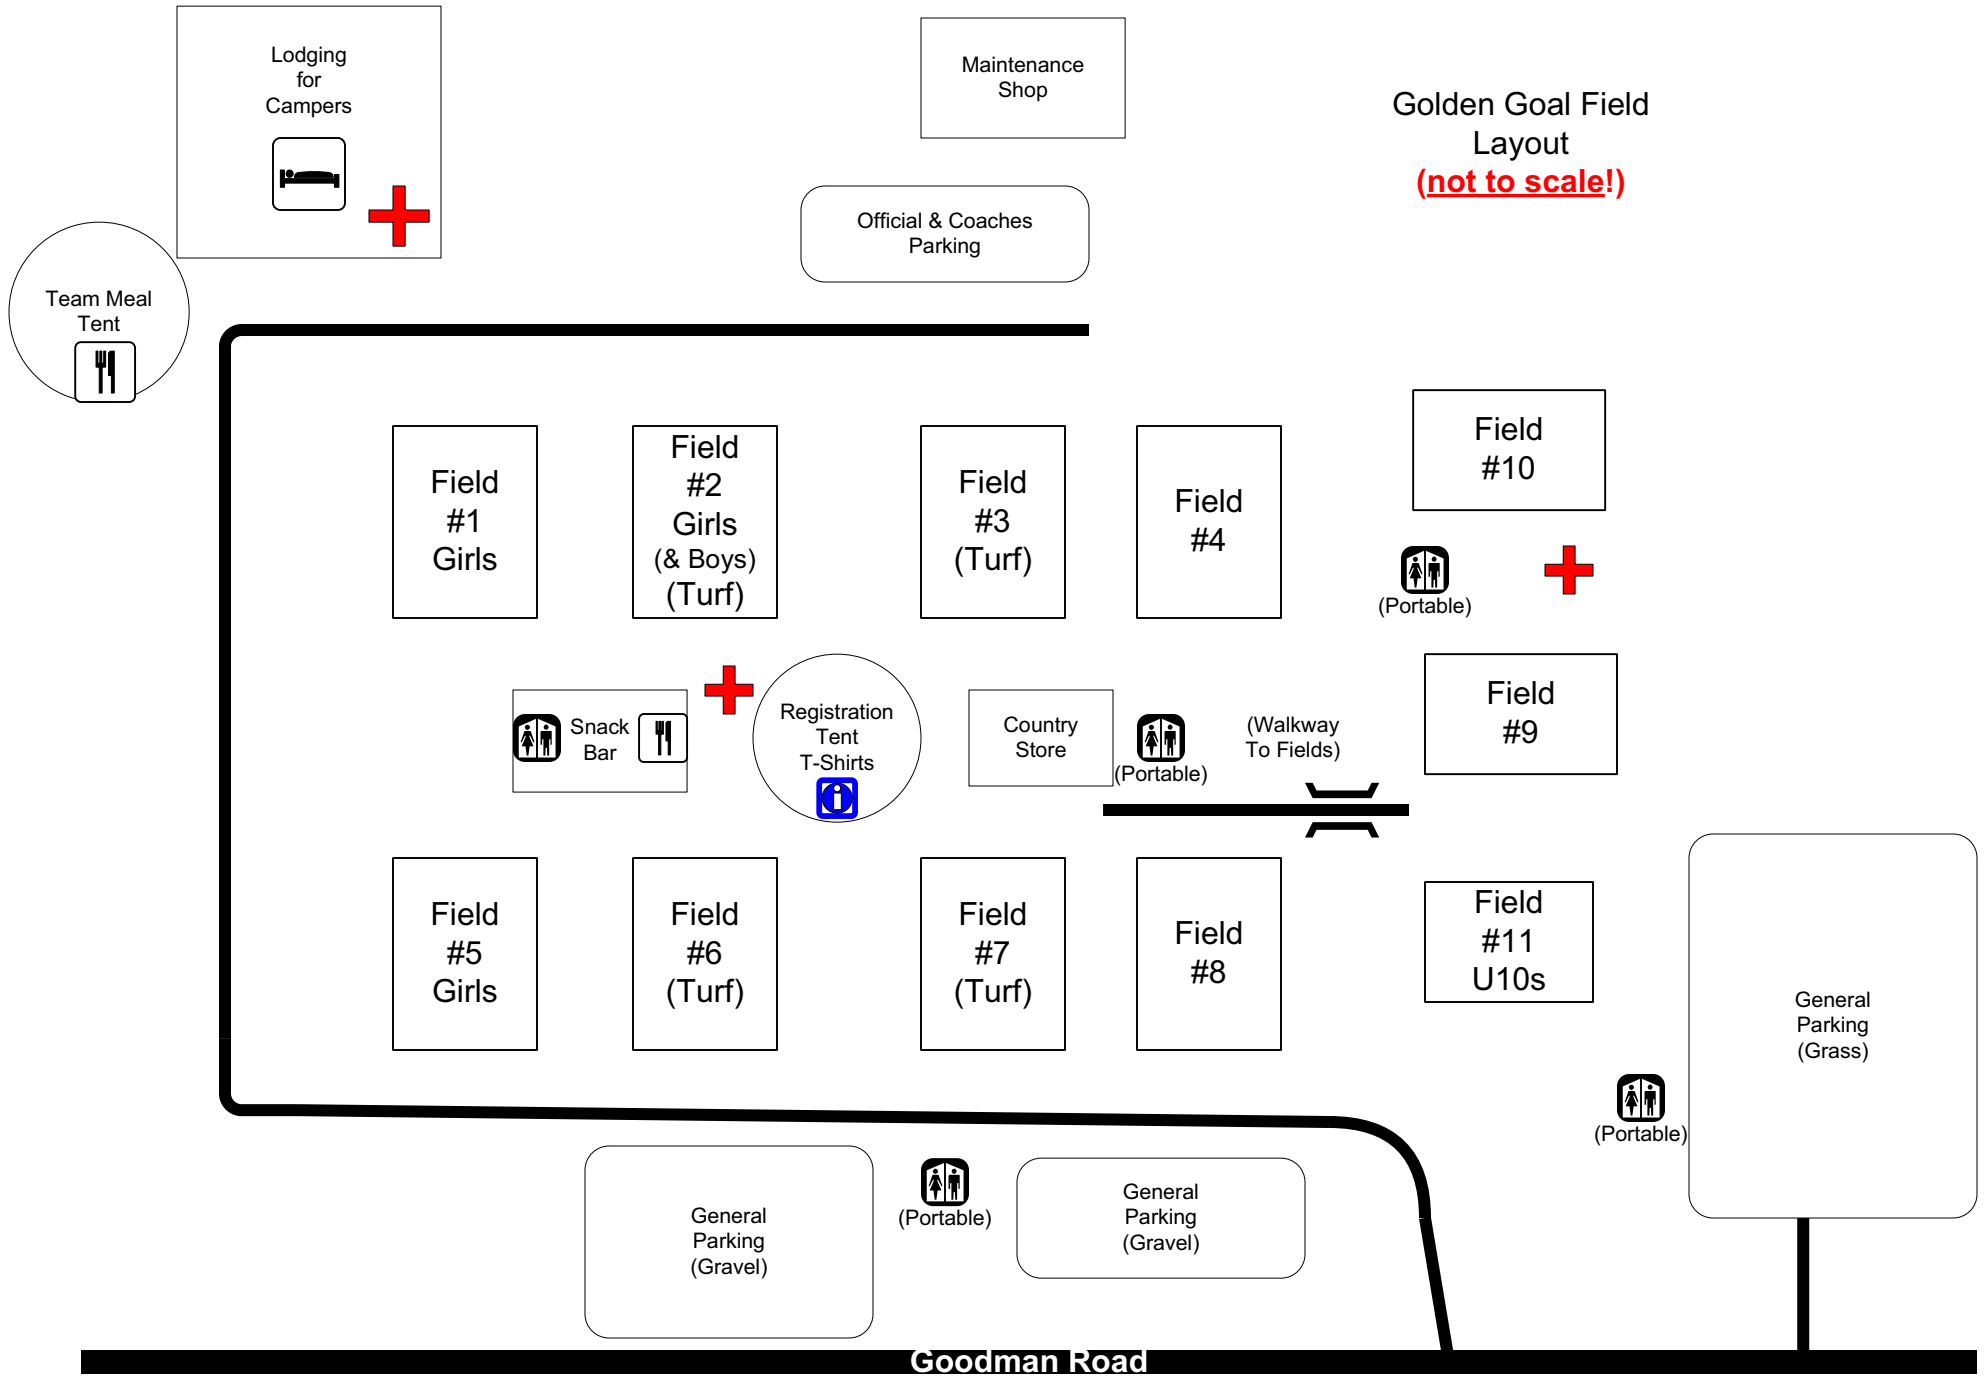

Golden Goal Field
Layout
(not to scale!)

Team Meal
Tent

Lodging
for
Campers

Maintenance
Shop

Official & Coaches
Parking

Field
#1
Girls

Field
#2
Girls
(& Boys)
(Turf)

Field
#3
(Turf)

Field
#4

Field
#10

(Portable)

Snack
Bar

Registration
Tent
T-Shirts

Country
Store

(Portable)

(Walkway
To Fields)

Field
#9

Field
#5
Girls

Field
#6
(Turf)

Field
#7
(Turf)

Field
#8

Field
#11
U10s

General
Parking
(Grass)

(Portable)

General
Parking
(Gravel)

(Portable)

General
Parking
(Gravel)

Goodman Road