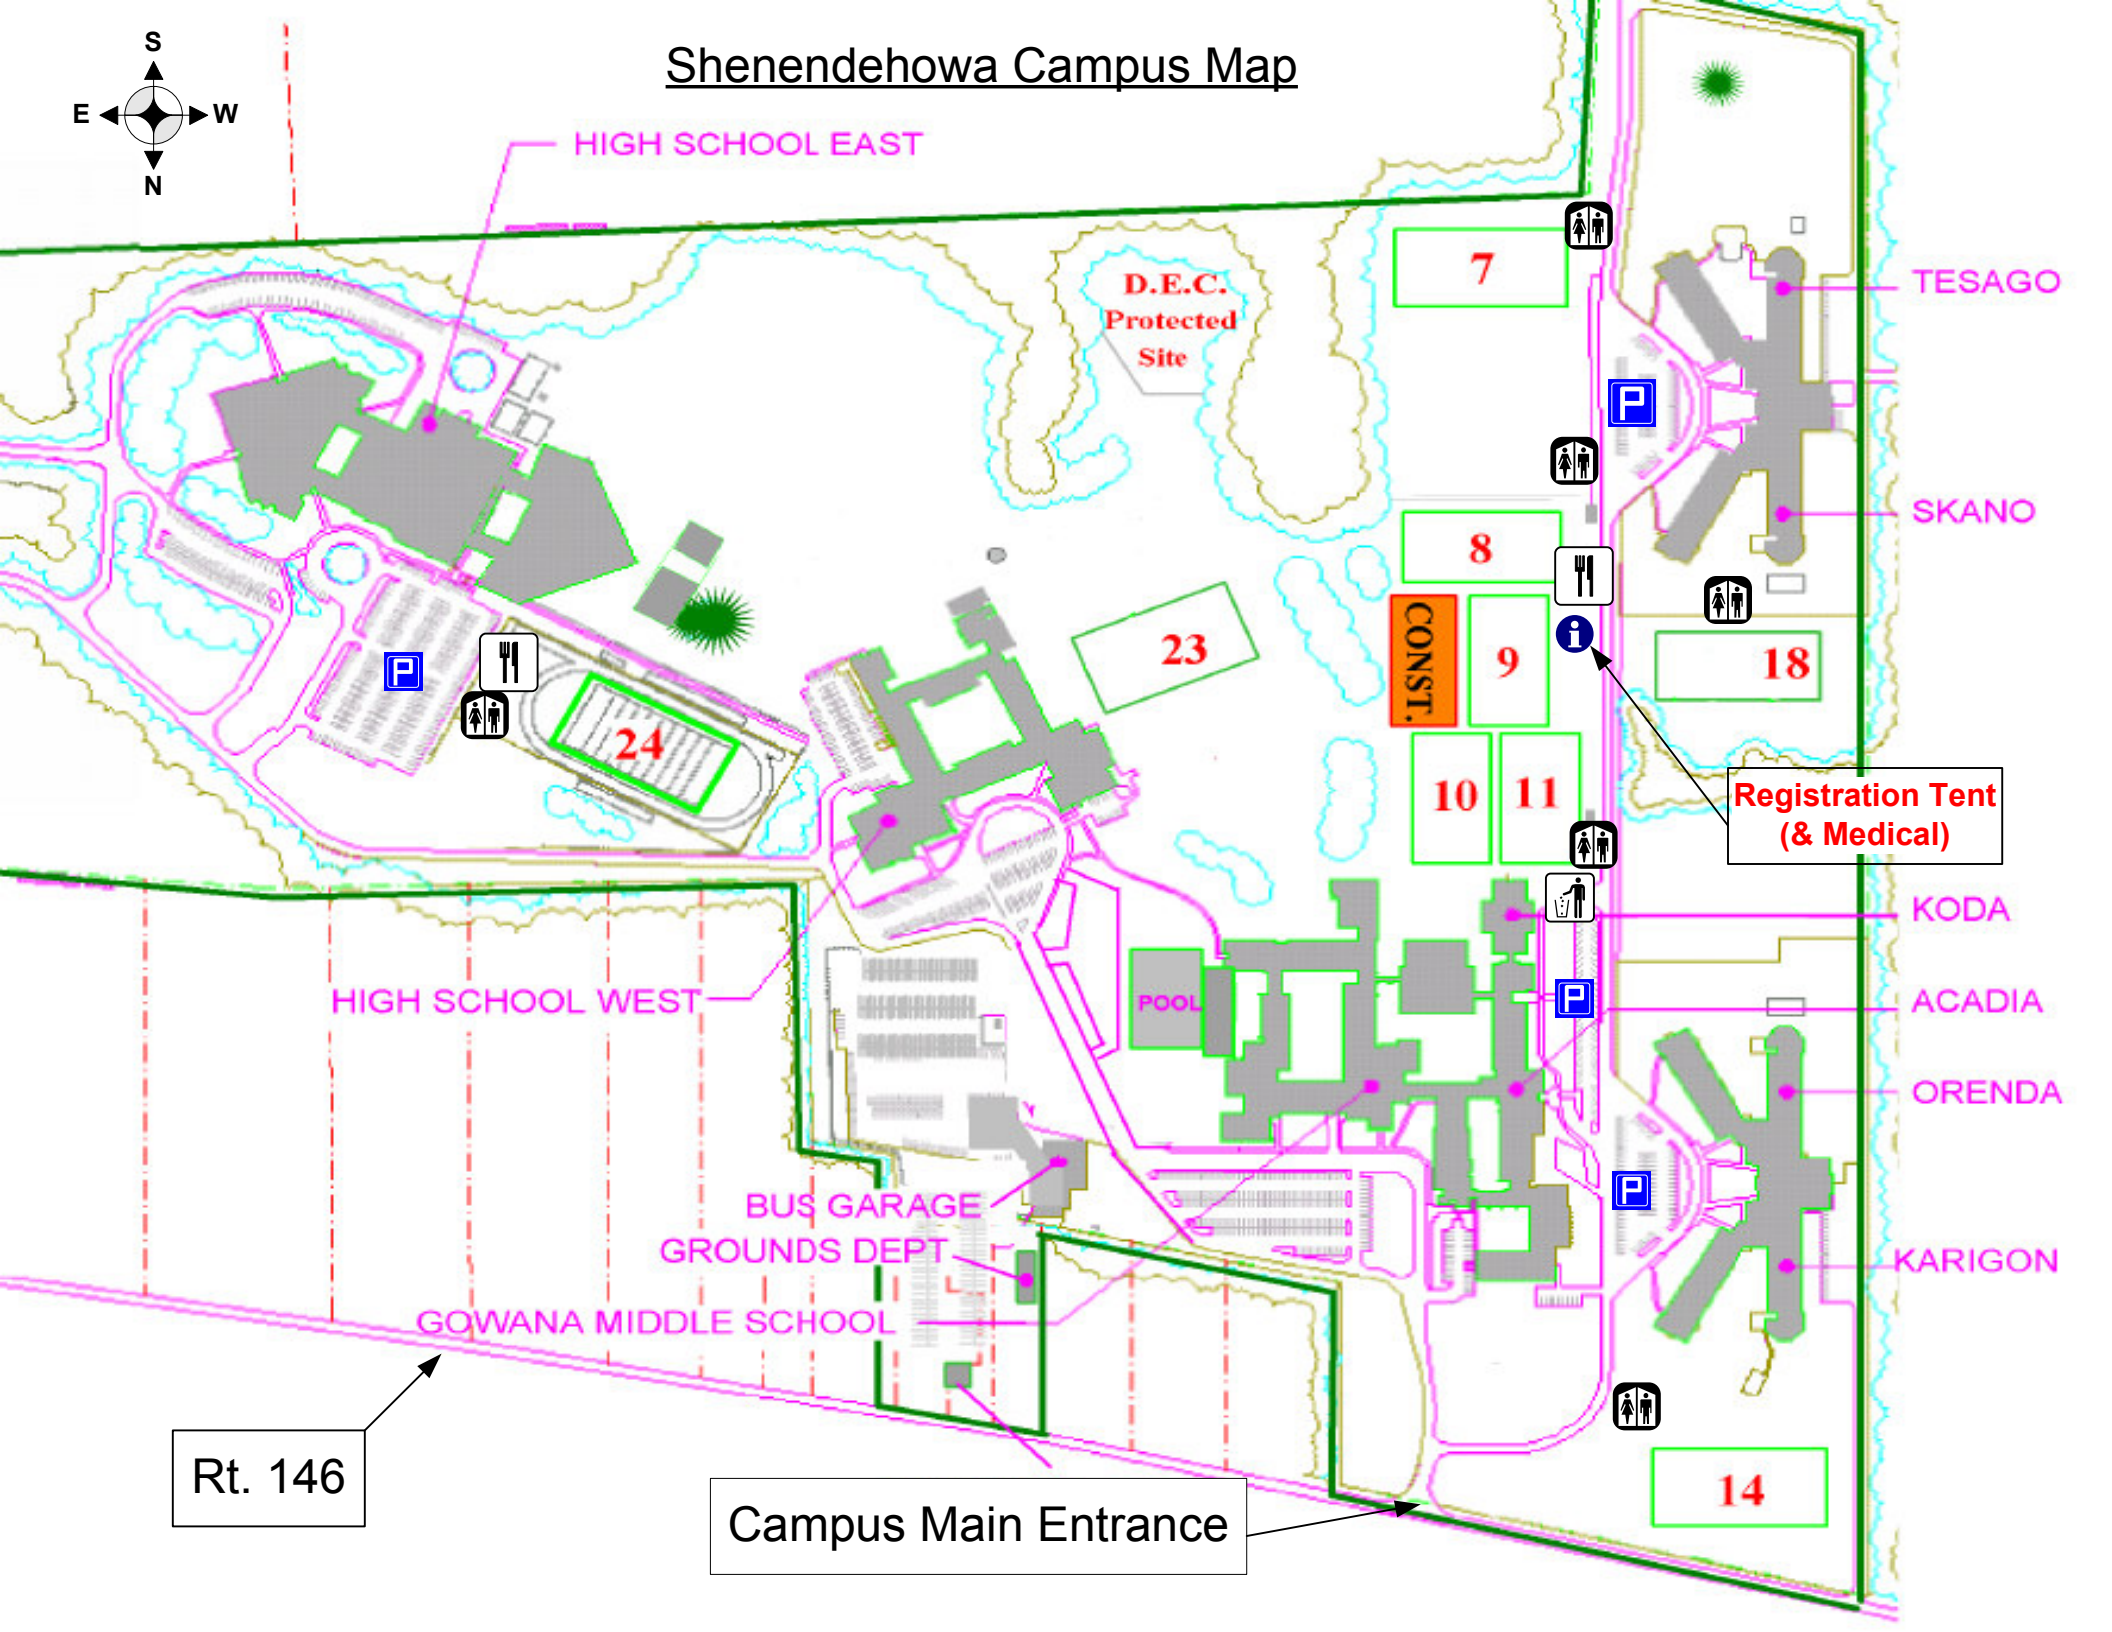

Shenendehowa Campus Map

HIGH SCHOOL EAST

D.E.C. Protected Site

7

TESAGO

SKANO

8

23

9

Registration Tent (& Medical)

18

CONST.

10

11

KODA

HIGH SCHOOL WEST

Campus Main Entrance